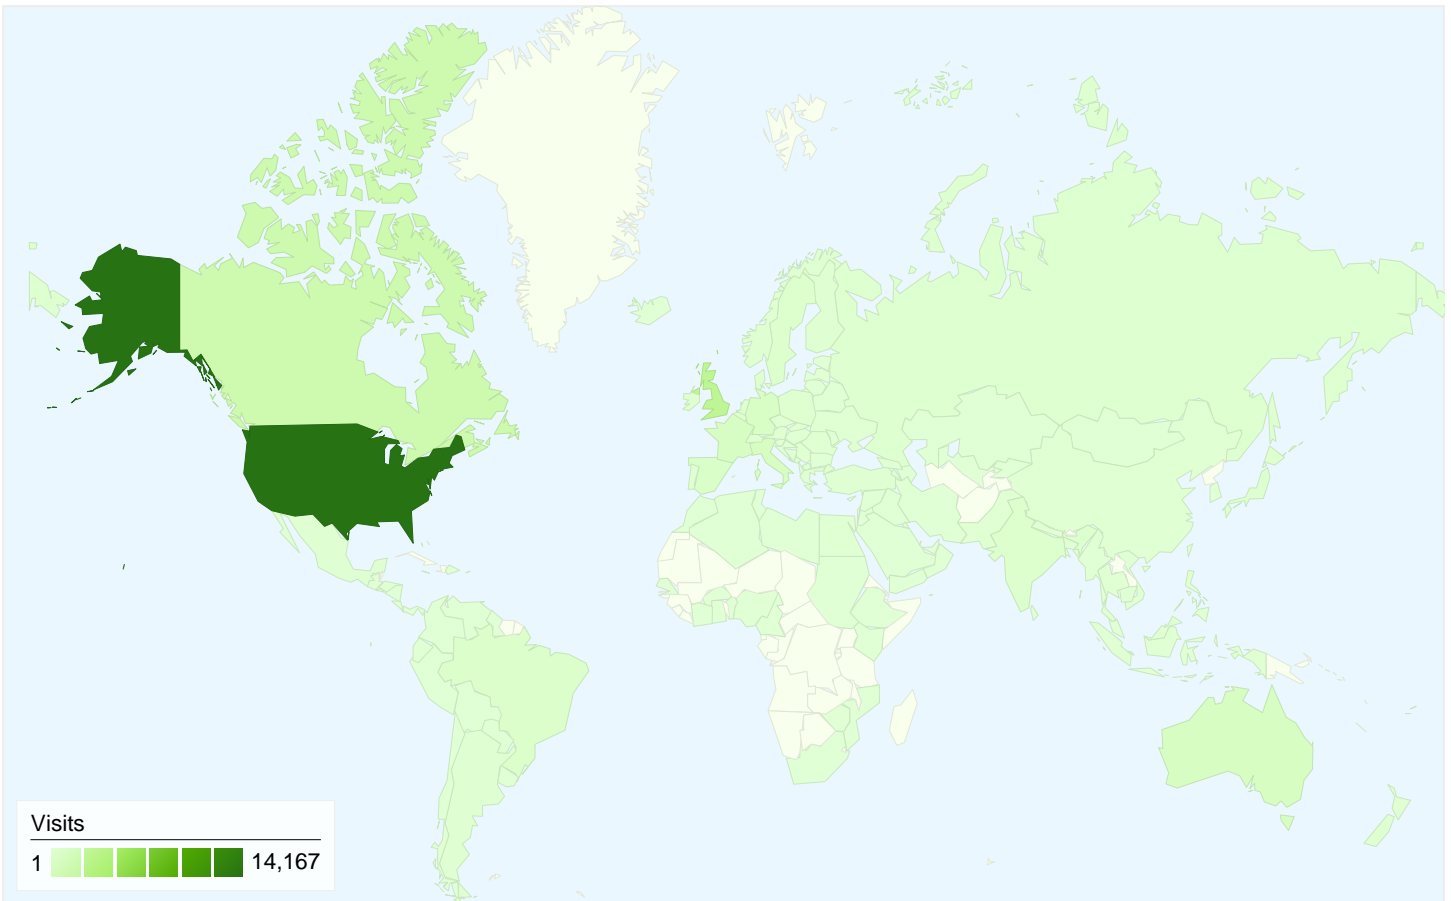

**Visitors**  
**19,586**

**Map Overlay**

**Traffic Sources Overview**

- **Search Engines**  
16,014.00 (59.57%)
- **Referring Sites**  
5,868.00 (21.83%)
- **Direct Traffic**  
5,000.00 (18.60%)

**Content Overview**

## 19,586 people visited this site

26,882 Visits

19,586 Absolute Unique Visitors

98,496 Pageviews

3.66 Average Pageviews

00:02:32 Time on Site

62.00% Bounce Rate

66.05% New Visits

All traffic sources sent a total of 26,882 visits

-  18.60% Direct Traffic
-  21.83% Referring Sites
-  59.57% Search Engines

- Search Engines  
16,014.00 (59.57%)
- Referring Sites  
5,868.00 (21.83%)
- Direct Traffic  
5,000.00 (18.60%)

**26,882 visits came from 134 countries/territories**

**Site Usage**

Country/Territory	Visits	Pages/Visit	Avg. Time on Site	% New Visits	Bounce Rate
<b>Visits</b> <b>26,882</b> % of Site Total: 100.00%	<b>Pages/Visit</b> <b>3.66</b> Site Avg: 3.66 (0.00%)	<b>Avg. Time on Site</b> <b>00:02:32</b> Site Avg: 00:02:32 (0.00%)	<b>% New Visits</b> <b>66.13%</b> Site Avg: 66.05% (0.12%)	<b>Bounce Rate</b> <b>62.00%</b> Site Avg: 62.00% (0.00%)	
United States	14,167	3.72	00:02:34	66.22%	60.61%
United Kingdom	2,667	4.33	00:03:06	60.78%	60.93%
Canada	1,586	4.64	00:02:30	72.57%	60.21%
Italy	791	3.58	00:02:42	43.11%	63.34%
Australia	726	5.55	00:04:18	60.88%	59.92%
France	670	2.92	00:01:59	63.28%	65.97%
Germany	646	3.22	00:02:03	72.14%	63.62%
Spain	568	2.88	00:02:15	64.61%	66.37%
Brazil	427	3.36	00:02:17	70.26%	60.89%