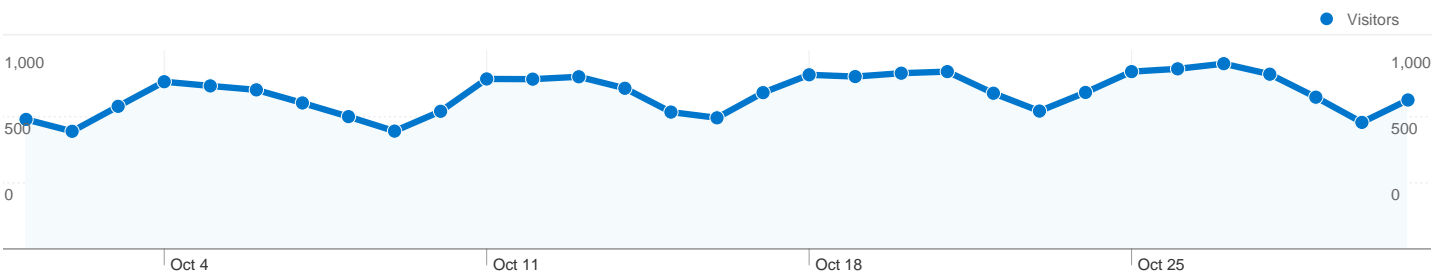

**Site Usage**

**26,882** Visits

**62.00%** Bounce Rate

**98,496** Pageviews

**00:02:32** Avg. Time on Site

**3.66** Pages/Visit

**66.05%** % New Visits

**Visitors Overview**

**Visitors**  
**19,586**

**Map Overlay**

**Traffic Sources Overview**

- **Search Engines**  
16,014.00 (59.57%)
- **Referring Sites**  
5,868.00 (21.83%)
- **Direct Traffic**  
5,000.00 (18.60%)

**Content Overview**

## 19,586 people visited this site

26,882 Visits

19,586 Absolute Unique Visitors

98,496 Pageviews

3.66 Average Pageviews

00:02:32 Time on Site

62.00% Bounce Rate

66.05% New Visits

**26,882 visits came from 134 countries/territories**

**Site Usage**

Country/Territory	Visits	Pages/Visit	Avg. Time on Site	% New Visits	Bounce Rate
<b>Visits</b> <b>26,882</b> % of Site Total: 100.00%	<b>Pages/Visit</b> <b>3.66</b> Site Avg: 3.66 (0.00%)	<b>Avg. Time on Site</b> <b>00:02:32</b> Site Avg: 00:02:32 (0.00%)	<b>% New Visits</b> <b>66.13%</b> Site Avg: 66.05% (0.12%)	<b>Bounce Rate</b> <b>62.00%</b> Site Avg: 62.00% (0.00%)	
United States	14,167	3.72	00:02:34	66.22%	60.61%
United Kingdom	2,667	4.33	00:03:06	60.78%	60.93%
Canada	1,586	4.64	00:02:30	72.57%	60.21%
Italy	791	3.58	00:02:42	43.11%	63.34%
Australia	726	5.55	00:04:18	60.88%	59.92%
France	670	2.92	00:01:59	63.28%	65.97%
Germany	646	3.22	00:02:03	72.14%	63.62%
Spain	568	2.88	00:02:15	64.61%	66.37%
Brazil	427	3.36	00:02:17	70.26%	60.89%