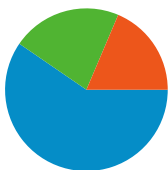

**Site Usage**

**26,882** Visits

**62.00%** Bounce Rate

**98,496** Pageviews

**00:02:32** Avg. Time on Site

**3.66** Pages/Visit

**66.05%** % New Visits

**Visitors Overview**

**Visitors**  
**19,586**

**Map Overlay**

**Traffic Sources Overview**

- **Search Engines**  
16,014.00 (59.57%)
- **Referring Sites**  
5,868.00 (21.83%)
- **Direct Traffic**  
5,000.00 (18.60%)

**Content Overview**

All traffic sources sent a total of 26,882 visits

-  18.60% Direct Traffic
-  21.83% Referring Sites
-  59.57% Search Engines

- Search Engines  
16,014.00 (59.57%)
- Referring Sites  
5,868.00 (21.83%)
- Direct Traffic  
5,000.00 (18.60%)

**26,882 visits came from 134 countries/territories**

**Site Usage**

Country/Territory	Visits	Pages/Visit	Avg. Time on Site	% New Visits	Bounce Rate
<b>Visits</b> <b>26,882</b> % of Site Total: 100.00%	<b>Pages/Visit</b> <b>3.66</b> Site Avg: 3.66 (0.00%)	<b>Avg. Time on Site</b> <b>00:02:32</b> Site Avg: 00:02:32 (0.00%)	<b>% New Visits</b> <b>66.13%</b> Site Avg: 66.05% (0.12%)	<b>Bounce Rate</b> <b>62.00%</b> Site Avg: 62.00% (0.00%)	
United States	14,167	3.72	00:02:34	66.22%	60.61%
United Kingdom	2,667	4.33	00:03:06	60.78%	60.93%
Canada	1,586	4.64	00:02:30	72.57%	60.21%
Italy	791	3.58	00:02:42	43.11%	63.34%
Australia	726	5.55	00:04:18	60.88%	59.92%
France	670	2.92	00:01:59	63.28%	65.97%
Germany	646	3.22	00:02:03	72.14%	63.62%
Spain	568	2.88	00:02:15	64.61%	66.37%
Brazil	427	3.36	00:02:17	70.26%	60.89%