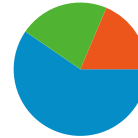

- Search Engines
  16,014.00 (59.57%)
- Referring Sites
  5,868.00 (21.83%)
- Direct Traffic
  5,000.00 (18.60%)

Top Traffic Sources

Sources	Visits	% visits	Keywords	Visits	% visits
google (organic)	13,896	51.69%	silent era	646	4.03%
(direct) ((none))	5,000	18.60%	silent films	547	3.42%
en.wikipedia.org (referral)	2,515	9.36%	silent movies	369	2.30%
yahoo (organic)	896	3.33%	best silent films	266	1.66%
bing (organic)	687	2.56%	silent film	225	1.41%