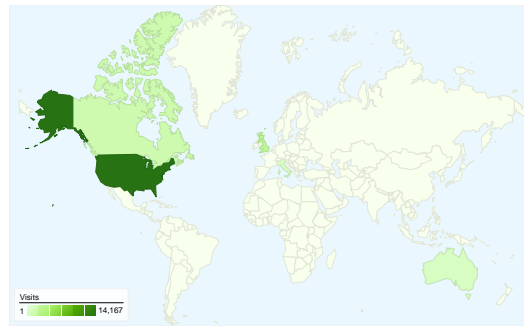

**Site Usage**

**26,882** Visits

**62.00%** Bounce Rate

**98,496** Pageviews

**00:02:32** Avg. Time on Site

**3.66** Pages/Visit

**66.05%** % New Visits

**Visitors Overview**

**Visitors**  
**19,586**

**Map Overlay**

**Traffic Sources Overview**

- **Search Engines**  
16,014.00 (59.57%)
- **Referring Sites**  
5,868.00 (21.83%)
- **Direct Traffic**  
5,000.00 (18.60%)

**Content Overview**

All traffic sources sent a total of 26,882 visits

-  18.60% Direct Traffic
-  21.83% Referring Sites
-  59.57% Search Engines

- Search Engines  
16,014.00 (59.57%)
- Referring Sites  
5,868.00 (21.83%)
- Direct Traffic  
5,000.00 (18.60%)

**26,882 visits came from 134 countries/territories**

**Site Usage**

Country/Territory	Visits	Pages/Visit	Avg. Time on Site	% New Visits	Bounce Rate
<b>Visits</b> <b>26,882</b> % of Site Total: 100.00%	<b>Pages/Visit</b> <b>3.66</b> Site Avg: 3.66 (0.00%)	<b>Avg. Time on Site</b> <b>00:02:32</b> Site Avg: 00:02:32 (0.00%)	<b>% New Visits</b> <b>66.13%</b> Site Avg: 66.05% (0.12%)	<b>Bounce Rate</b> <b>62.00%</b> Site Avg: 62.00% (0.00%)	
United States	14,167	3.72	00:02:34	66.22%	60.61%
United Kingdom	2,667	4.33	00:03:06	60.78%	60.93%
Canada	1,586	4.64	00:02:30	72.57%	60.21%
Italy	791	3.58	00:02:42	43.11%	63.34%
Australia	726	5.55	00:04:18	60.88%	59.92%
France	670	2.92	00:01:59	63.28%	65.97%
Germany	646	3.22	00:02:03	72.14%	63.62%
Spain	568	2.88	00:02:15	64.61%	66.37%
Brazil	427	3.36	00:02:17	70.26%	60.89%