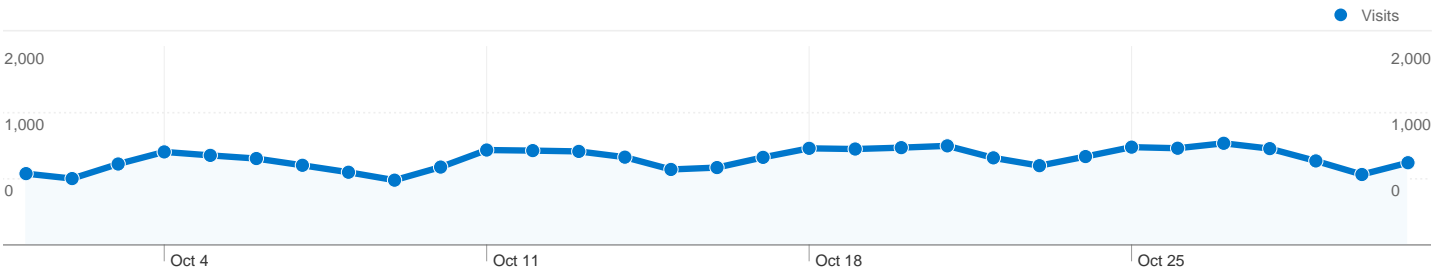

**Site Usage**

**26,882** Visits

**62.00%** Bounce Rate

**98,496** Pageviews

**00:02:32** Avg. Time on Site

**3.66** Pages/Visit

**66.05%** % New Visits

**Visitors Overview**

## 19,586 people visited this site

26,882 Visits

19,586 Absolute Unique Visitors

98,496 Pageviews

3.66 Average Pageviews

00:02:32 Time on Site

62.00% Bounce Rate

66.05% New Visits

All traffic sources sent a total of 26,882 visits

-  18.60% Direct Traffic
-  21.83% Referring Sites
-  59.57% Search Engines

- Search Engines  
16,014.00 (59.57%)
- Referring Sites  
5,868.00 (21.83%)
- Direct Traffic  
5,000.00 (18.60%)

**26,882 visits came from 134 countries/territories**

**Site Usage**

Country/Territory	Visits	Pages/Visit	Avg. Time on Site	% New Visits	Bounce Rate
<b>Visits</b> <b>26,882</b> % of Site Total: 100.00%	<b>Pages/Visit</b> <b>3.66</b> Site Avg: 3.66 (0.00%)	<b>Avg. Time on Site</b> <b>00:02:32</b> Site Avg: 00:02:32 (0.00%)	<b>% New Visits</b> <b>66.13%</b> Site Avg: 66.05% (0.12%)	<b>Bounce Rate</b> <b>62.00%</b> Site Avg: 62.00% (0.00%)	
United States	14,167	3.72	00:02:34	66.22%	60.61%
United Kingdom	2,667	4.33	00:03:06	60.78%	60.93%
Canada	1,586	4.64	00:02:30	72.57%	60.21%
Italy	791	3.58	00:02:42	43.11%	63.34%
Australia	726	5.55	00:04:18	60.88%	59.92%
France	670	2.92	00:01:59	63.28%	65.97%
Germany	646	3.22	00:02:03	72.14%	63.62%
Spain	568	2.88	00:02:15	64.61%	66.37%
Brazil	427	3.36	00:02:17	70.26%	60.89%