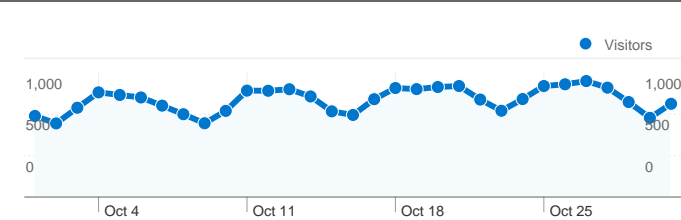

**Site Usage**

**26,882** Visits

**62.00%** Bounce Rate

**98,496** Pageviews

**00:02:32** Avg. Time on Site

**3.66** Pages/Visit

**66.05%** % New Visits

**Visitors Overview**

## 19,586 people visited this site

26,882 Visits

19,586 Absolute Unique Visitors

98,496 Pageviews

3.66 Average Pageviews

00:02:32 Time on Site

62.00% Bounce Rate

66.05% New Visits

All traffic sources sent a total of 26,882 visits

-  18.60% Direct Traffic
-  21.83% Referring Sites
-  59.57% Search Engines

- Search Engines  
16,014.00 (59.57%)
- Referring Sites  
5,868.00 (21.83%)
- Direct Traffic  
5,000.00 (18.60%)

**26,882 visits came from 134 countries/territories**

**Site Usage**

Country/Territory	Visits	Pages/Visit	Avg. Time on Site	% New Visits	Bounce Rate
<b>Visits</b> <b>26,882</b> % of Site Total: 100.00%	<b>Pages/Visit</b> <b>3.66</b> Site Avg: 3.66 (0.00%)	<b>Avg. Time on Site</b> <b>00:02:32</b> Site Avg: 00:02:32 (0.00%)	<b>% New Visits</b> <b>66.13%</b> Site Avg: 66.05% (0.12%)	<b>Bounce Rate</b> <b>62.00%</b> Site Avg: 62.00% (0.00%)	
United States	14,167	3.72	00:02:34	66.22%	60.61%
United Kingdom	2,667	4.33	00:03:06	60.78%	60.93%
Canada	1,586	4.64	00:02:30	72.57%	60.21%
Italy	791	3.58	00:02:42	43.11%	63.34%
Australia	726	5.55	00:04:18	60.88%	59.92%
France	670	2.92	00:01:59	63.28%	65.97%
Germany	646	3.22	00:02:03	72.14%	63.62%
Spain	568	2.88	00:02:15	64.61%	66.37%
Brazil	427	3.36	00:02:17	70.26%	60.89%