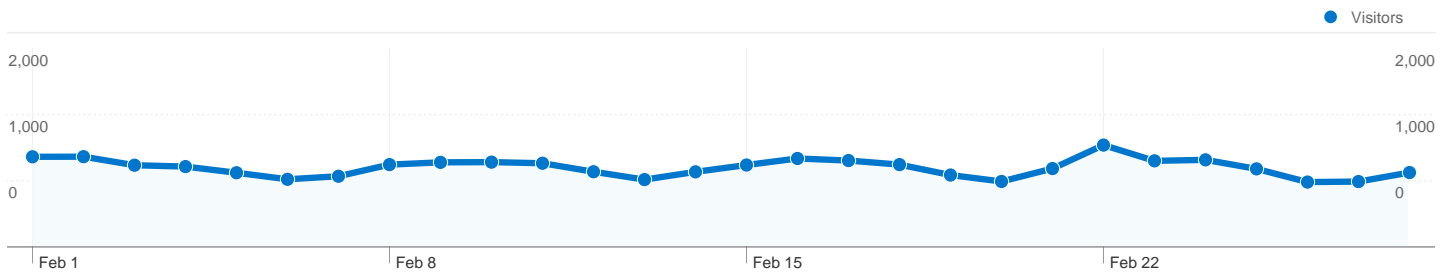

**Site Usage**

**24,682** Visits

**62.59%** Bounce Rate

**83,768** Pageviews

**00:02:27** Avg. Time on Site

**3.39** Pages/Visit

**65.97%** % New Visits

**Visitors Overview**

**Visitors**  
**18,315**

**Map Overlay**

**Traffic Sources Overview**

- **Search Engines**  
15,607.00 (63.23%)
- **Referring Sites**  
4,818.00 (19.52%)
- **Direct Traffic**  
4,257.00 (17.25%)

**Content Overview**

## 18,315 people visited this site

**24,682** Visits

**18,315** Absolute Unique Visitors

**83,768** Pageviews

**3.39** Average Pageviews

**00:02:27** Time on Site

**62.59%** Bounce Rate

**65.97%** New Visits

**24,682 visits came from 130 countries/territories**

Site Usage

Country/Territory	Visits	Pages/Visit	Avg. Time on Site	% New Visits	Bounce Rate
<b>Visits</b> <b>24,682</b> % of Site Total: 100.00%	<b>Pages/Visit</b> <b>3.39</b> Site Avg: 3.39 (0.00%)	<b>Avg. Time on Site</b> <b>00:02:27</b> Site Avg: 00:02:27 (0.00%)	<b>% New Visits</b> <b>66.02%</b> Site Avg: 65.97% (0.07%)	<b>Bounce Rate</b> <b>62.59%</b> Site Avg: 62.59% (0.00%)	
United States	14,082	3.53	00:02:27	67.16%	61.23%
United Kingdom	2,102	3.37	00:03:34	64.13%	62.18%
Canada	1,214	4.81	00:02:53	66.64%	55.52%
Germany	702	3.24	00:02:13	70.66%	61.25%
France	606	2.94	00:02:24	57.76%	65.35%
Australia	580	3.14	00:02:03	49.83%	69.48%
Italy	569	3.25	00:01:42	45.34%	63.62%
Spain	443	2.56	00:02:40	69.98%	63.43%
Brazil	307	4.10	00:02:31	73.62%	62.54%