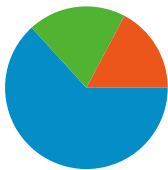

Traffic Sources Overview

- **Search Engines**
  15,607.00 (63.23%)
- **Referring Sites**
  4,818.00 (19.52%)
- **Direct Traffic**
  4,257.00 (17.25%)

Content Overview

Pages	Pageviews	% Pageviews
/	11,270	13.45%
/info/top100.html	4,007	4.78%
/video/index.html	3,710	4.43%
/search.html	2,120	2.53%
/index.html	1,931	2.31%