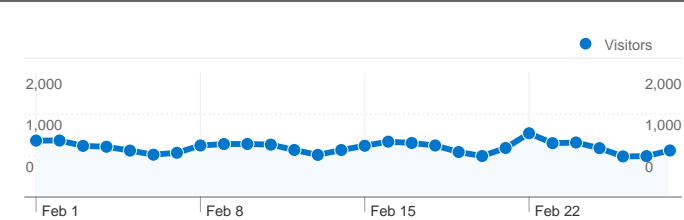

**Site Usage**

**24,682** Visits

**62.59%** Bounce Rate

**83,768** Pageviews

**00:02:27** Avg. Time on Site

**3.39** Pages/Visit

**65.97%** % New Visits

**Visitors Overview**

## 18,315 people visited this site

**24,682** Visits

**18,315** Absolute Unique Visitors

**83,768** Pageviews

**3.39** Average Pageviews

**00:02:27** Time on Site

**62.59%** Bounce Rate

**65.97%** New Visits

## All traffic sources sent a total of 24,682 visits

-  17.25% Direct Traffic
-  19.52% Referring Sites
-  63.23% Search Engines

- Search Engines  
15,607.00 (63.23%)
- Referring Sites  
4,818.00 (19.52%)
- Direct Traffic  
4,257.00 (17.25%)

**24,682 visits came from 130 countries/territories**

Site Usage

Country/Territory	Visits	Pages/Visit	Avg. Time on Site	% New Visits	Bounce Rate
<b>Visits</b> <b>24,682</b> % of Site Total: 100.00%	<b>Pages/Visit</b> <b>3.39</b> Site Avg: 3.39 (0.00%)	<b>Avg. Time on Site</b> <b>00:02:27</b> Site Avg: 00:02:27 (0.00%)	<b>% New Visits</b> <b>66.02%</b> Site Avg: 65.97% (0.07%)	<b>Bounce Rate</b> <b>62.59%</b> Site Avg: 62.59% (0.00%)	
United States	14,082	3.53	00:02:27	67.16%	61.23%
United Kingdom	2,102	3.37	00:03:34	64.13%	62.18%
Canada	1,214	4.81	00:02:53	66.64%	55.52%
Germany	702	3.24	00:02:13	70.66%	61.25%
France	606	2.94	00:02:24	57.76%	65.35%
Australia	580	3.14	00:02:03	49.83%	69.48%
Italy	569	3.25	00:01:42	45.34%	63.62%
Spain	443	2.56	00:02:40	69.98%	63.43%
Brazil	307	4.10	00:02:31	73.62%	62.54%