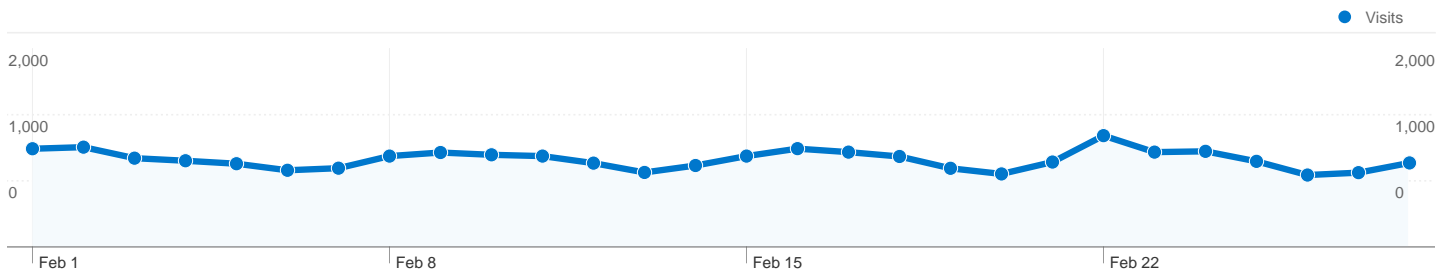

All traffic sources sent a total of 24,682 visits

- 17.25% Direct Traffic
- 19.52% Referring Sites
- 63.23% Search Engines

- Search Engines
  15,607.00 (63.23%)
- Referring Sites
  4,818.00 (19.52%)
- Direct Traffic
  4,257.00 (17.25%)

Top Traffic Sources

Sources	Visits	% visits	Keywords	Visits	% visits
google (organic)	13,620	55.18%	silent films	862	5.52%
(direct) ((none))	4,257	17.25%	silent era	455	2.92%
en.wikipedia.org (referral)	1,717	6.96%	silent movies	417	2.67%
yahoo (organic)	987	4.00%	silent film	275	1.76%
bing (organic)	453	1.84%	best silent films	233	1.49%