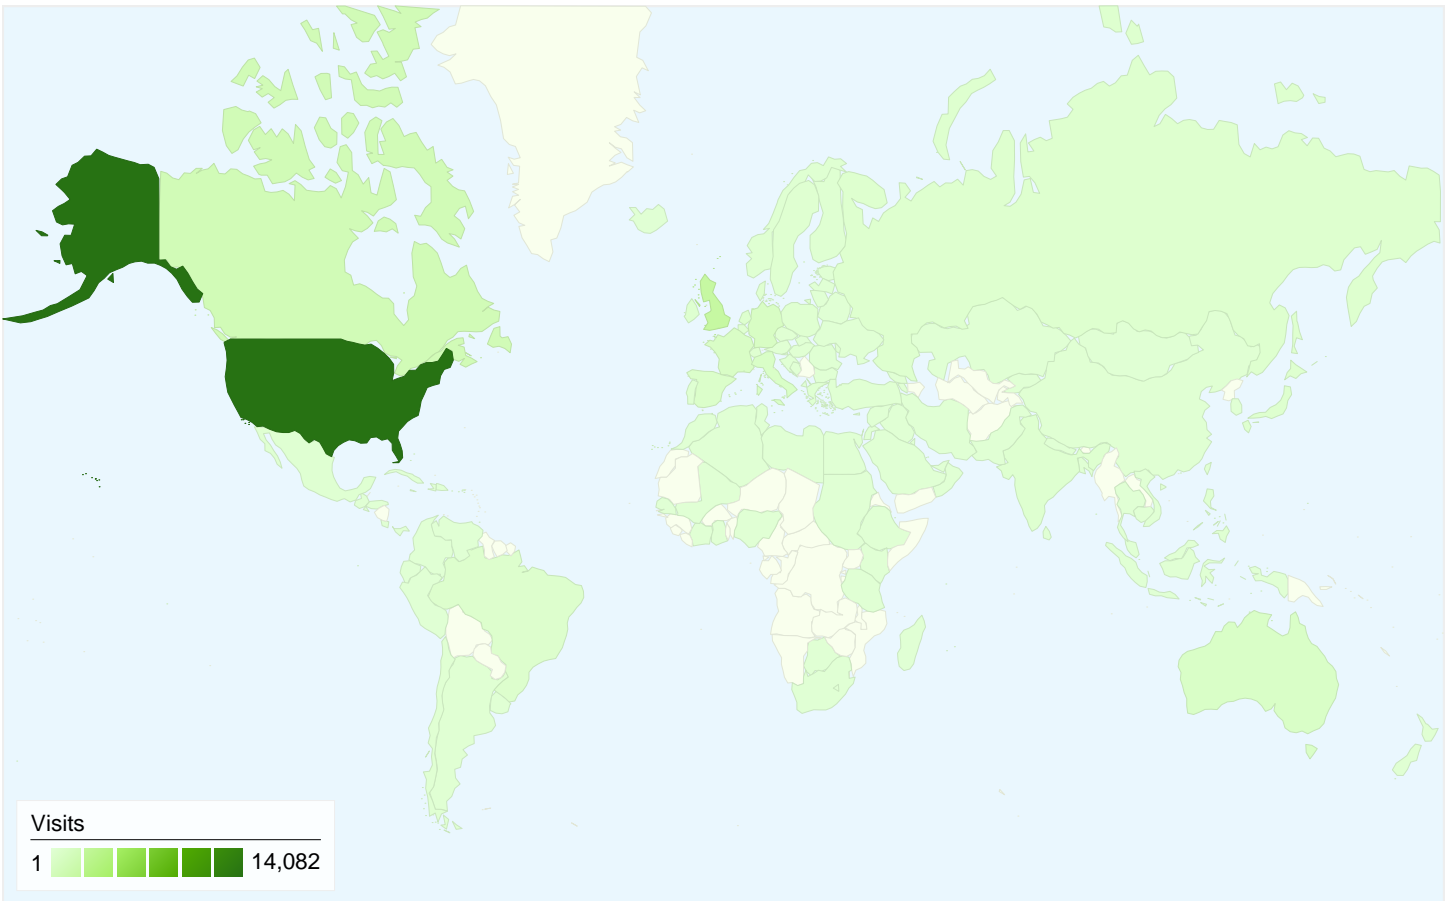

**Visitors**  
**18,315**

**Map Overlay**

**Traffic Sources Overview**

- **Search Engines**  
15,607.00 (63.23%)
- **Referring Sites**  
4,818.00 (19.52%)
- **Direct Traffic**  
4,257.00 (17.25%)

**Content Overview**

## 18,315 people visited this site

**24,682** Visits

**18,315** Absolute Unique Visitors

**83,768** Pageviews

**3.39** Average Pageviews

**00:02:27** Time on Site

**62.59%** Bounce Rate

**65.97%** New Visits

## All traffic sources sent a total of 24,682 visits

-  17.25% Direct Traffic
-  19.52% Referring Sites
-  63.23% Search Engines

- Search Engines  
15,607.00 (63.23%)
- Referring Sites  
4,818.00 (19.52%)
- Direct Traffic  
4,257.00 (17.25%)

**24,682 visits came from 130 countries/territories**

Site Usage

Country/Territory	Visits	Pages/Visit	Avg. Time on Site	% New Visits	Bounce Rate
<b>Visits</b> <b>24,682</b> % of Site Total: 100.00%	<b>Pages/Visit</b> <b>3.39</b> Site Avg: 3.39 (0.00%)	<b>Avg. Time on Site</b> <b>00:02:27</b> Site Avg: 00:02:27 (0.00%)	<b>% New Visits</b> <b>66.02%</b> Site Avg: 65.97% (0.07%)	<b>Bounce Rate</b> <b>62.59%</b> Site Avg: 62.59% (0.00%)	
United States	14,082	3.53	00:02:27	67.16%	61.23%
United Kingdom	2,102	3.37	00:03:34	64.13%	62.18%
Canada	1,214	4.81	00:02:53	66.64%	55.52%
Germany	702	3.24	00:02:13	70.66%	61.25%
France	606	2.94	00:02:24	57.76%	65.35%
Australia	580	3.14	00:02:03	49.83%	69.48%
Italy	569	3.25	00:01:42	45.34%	63.62%
Spain	443	2.56	00:02:40	69.98%	63.43%
Brazil	307	4.10	00:02:31	73.62%	62.54%