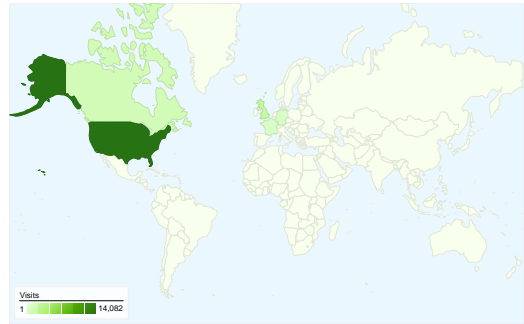

**Site Usage**

**24,682** Visits

**62.59%** Bounce Rate

**83,768** Pageviews

**00:02:27** Avg. Time on Site

**3.39** Pages/Visit

**65.97%** % New Visits

**Visitors Overview**

**Visitors**  
**18,315**

**Map Overlay**

**Traffic Sources Overview**

- **Search Engines**  
15,607.00 (63.23%)
- **Referring Sites**  
4,818.00 (19.52%)
- **Direct Traffic**  
4,257.00 (17.25%)

**Content Overview**

## All traffic sources sent a total of 24,682 visits

-  17.25% Direct Traffic
-  19.52% Referring Sites
-  63.23% Search Engines

- Search Engines  
15,607.00 (63.23%)
- Referring Sites  
4,818.00 (19.52%)
- Direct Traffic  
4,257.00 (17.25%)

**24,682 visits came from 130 countries/territories**

Site Usage

Country/Territory	Visits	Pages/Visit	Avg. Time on Site	% New Visits	Bounce Rate
<b>Visits</b> <b>24,682</b> % of Site Total: 100.00%	<b>Pages/Visit</b> <b>3.39</b> Site Avg: 3.39 (0.00%)	<b>Avg. Time on Site</b> <b>00:02:27</b> Site Avg: 00:02:27 (0.00%)	<b>% New Visits</b> <b>66.02%</b> Site Avg: 65.97% (0.07%)	<b>Bounce Rate</b> <b>62.59%</b> Site Avg: 62.59% (0.00%)	
United States	14,082	3.53	00:02:27	67.16%	61.23%
United Kingdom	2,102	3.37	00:03:34	64.13%	62.18%
Canada	1,214	4.81	00:02:53	66.64%	55.52%
Germany	702	3.24	00:02:13	70.66%	61.25%
France	606	2.94	00:02:24	57.76%	65.35%
Australia	580	3.14	00:02:03	49.83%	69.48%
Italy	569	3.25	00:01:42	45.34%	63.62%
Spain	443	2.56	00:02:40	69.98%	63.43%
Brazil	307	4.10	00:02:31	73.62%	62.54%